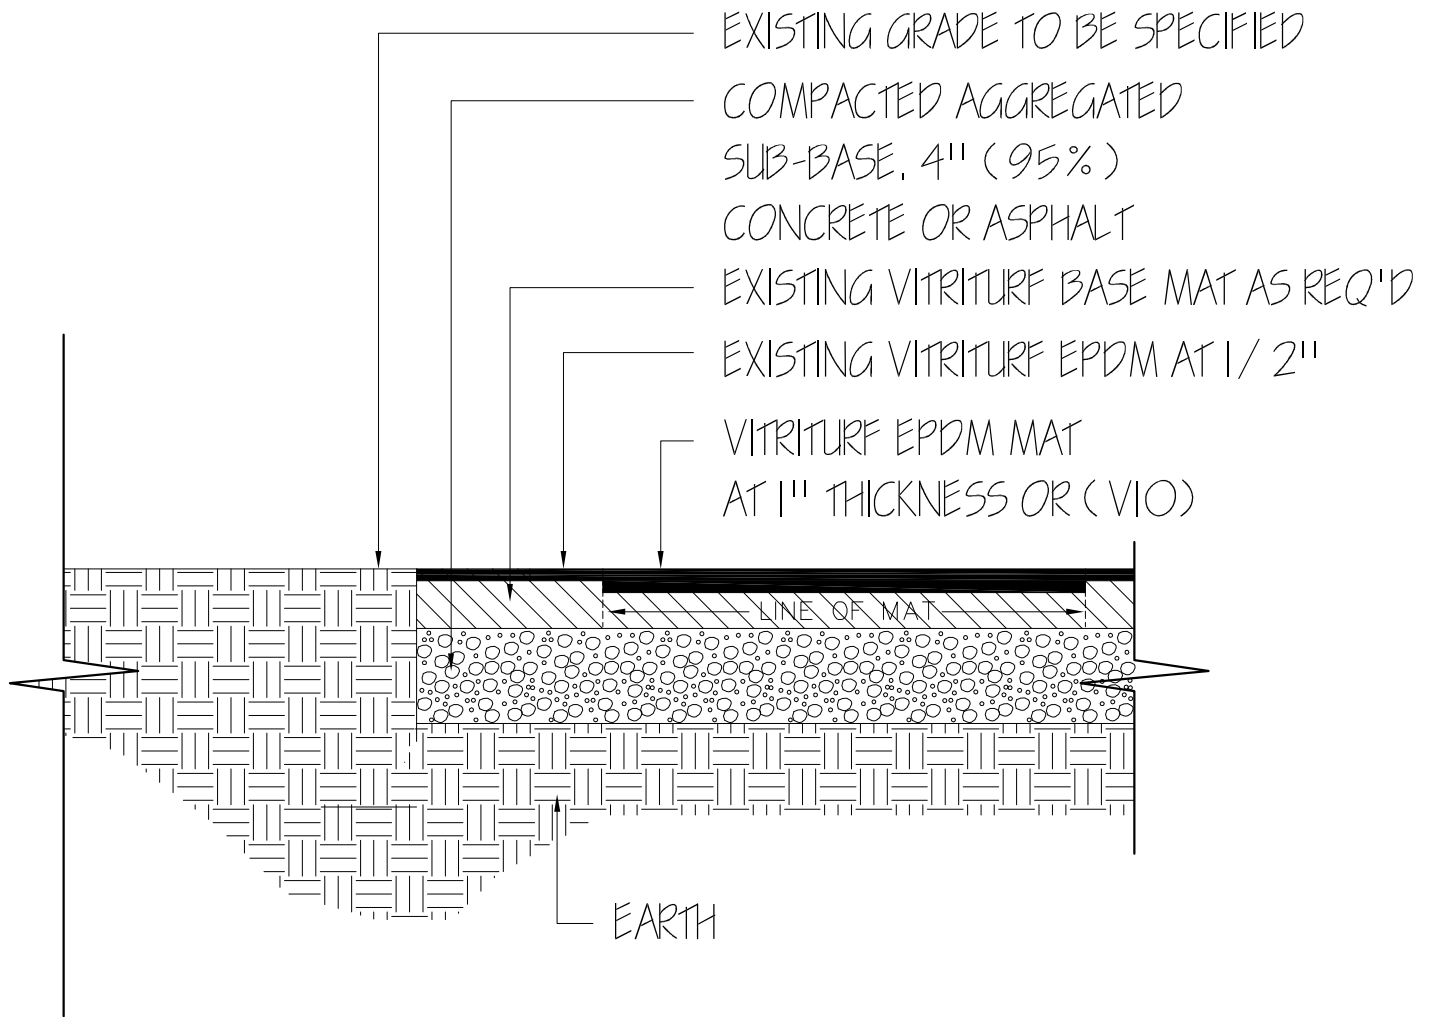

VITRITURF®

CUSHIONED SEAMLESS FLOORING SYSTEM

EPDM MAT DETAIL

SCALE: 1" = 1'-0"