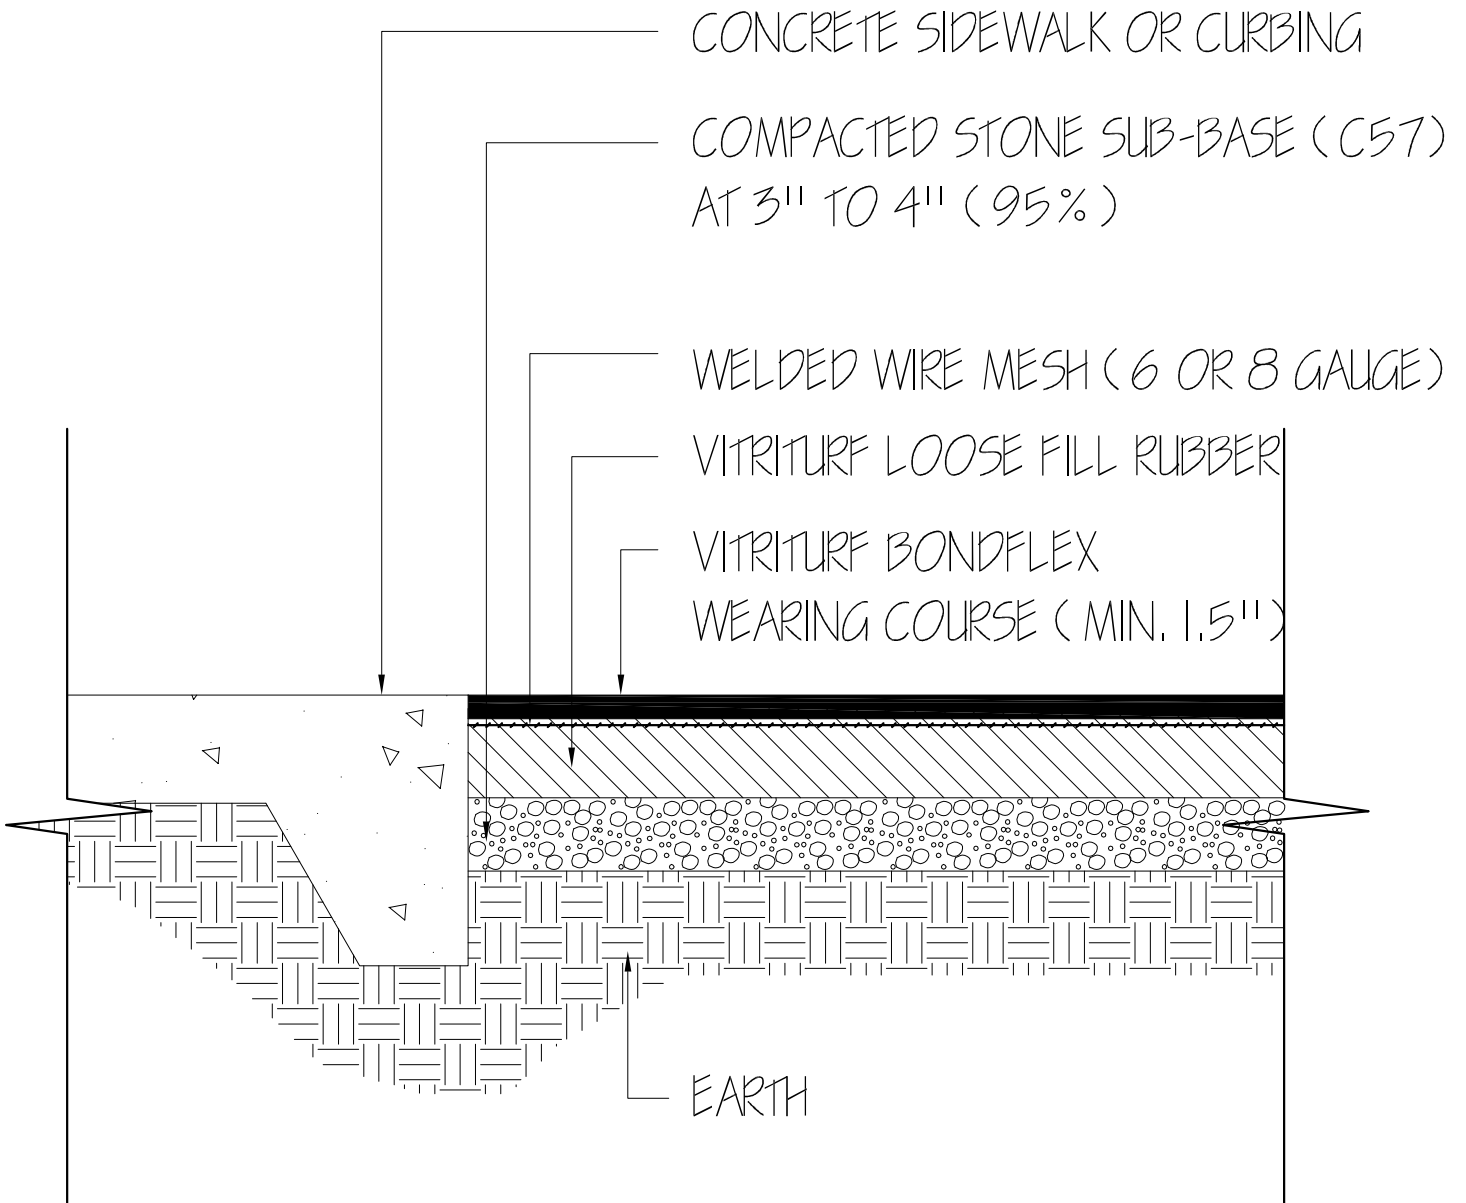

VITRITURF®

CUSHIONED SEAMLESS FLOORING SYSTEM

BONDFLEX CURB DETAIL

SCALE: 1" = 1'-0"