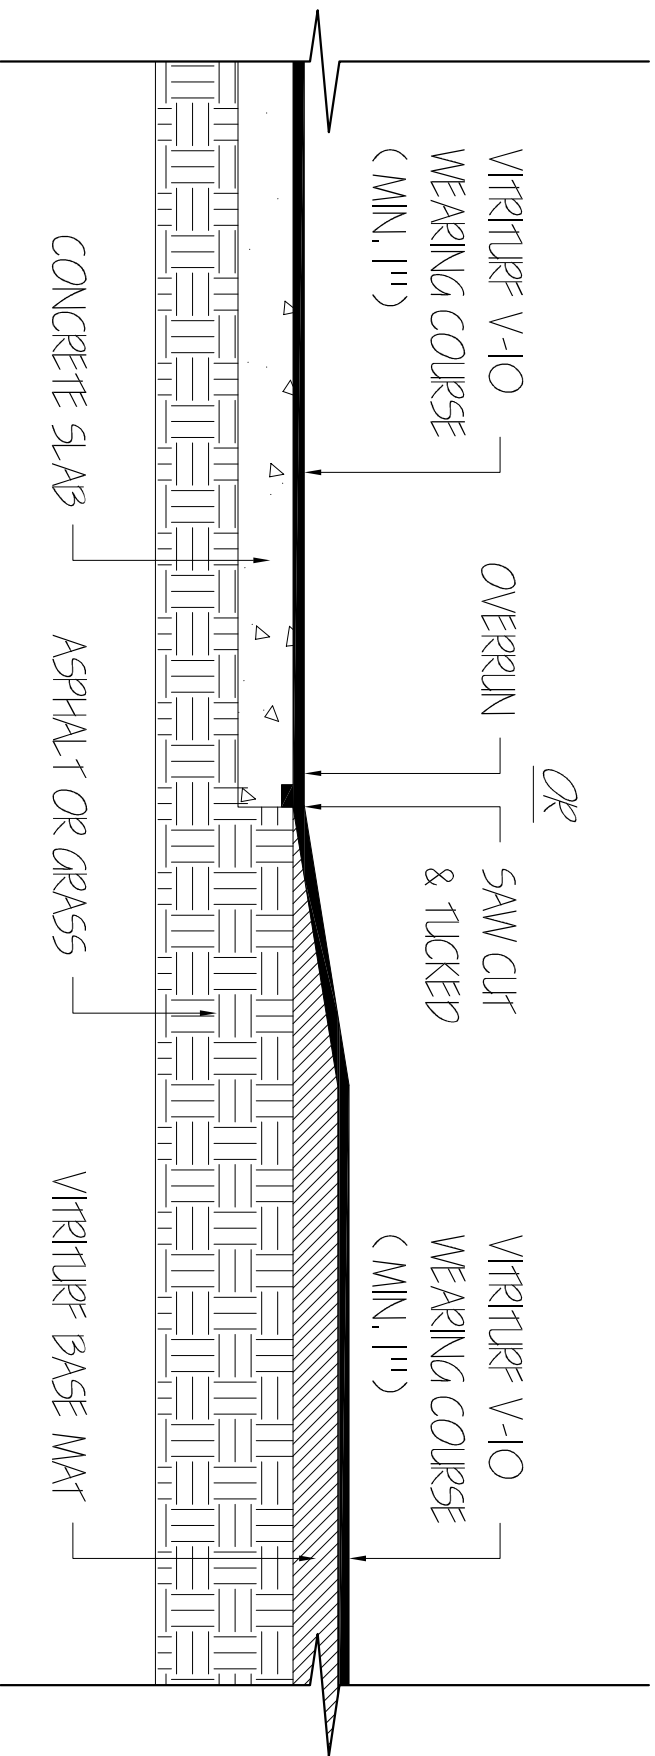

VITRITURF®

CUSHIONED SEAMLESS FLOORING SYSTEM

V-10 OPEN PERIMETER EDGE DETAIL

SCALE: 1/4" = 1'-0"