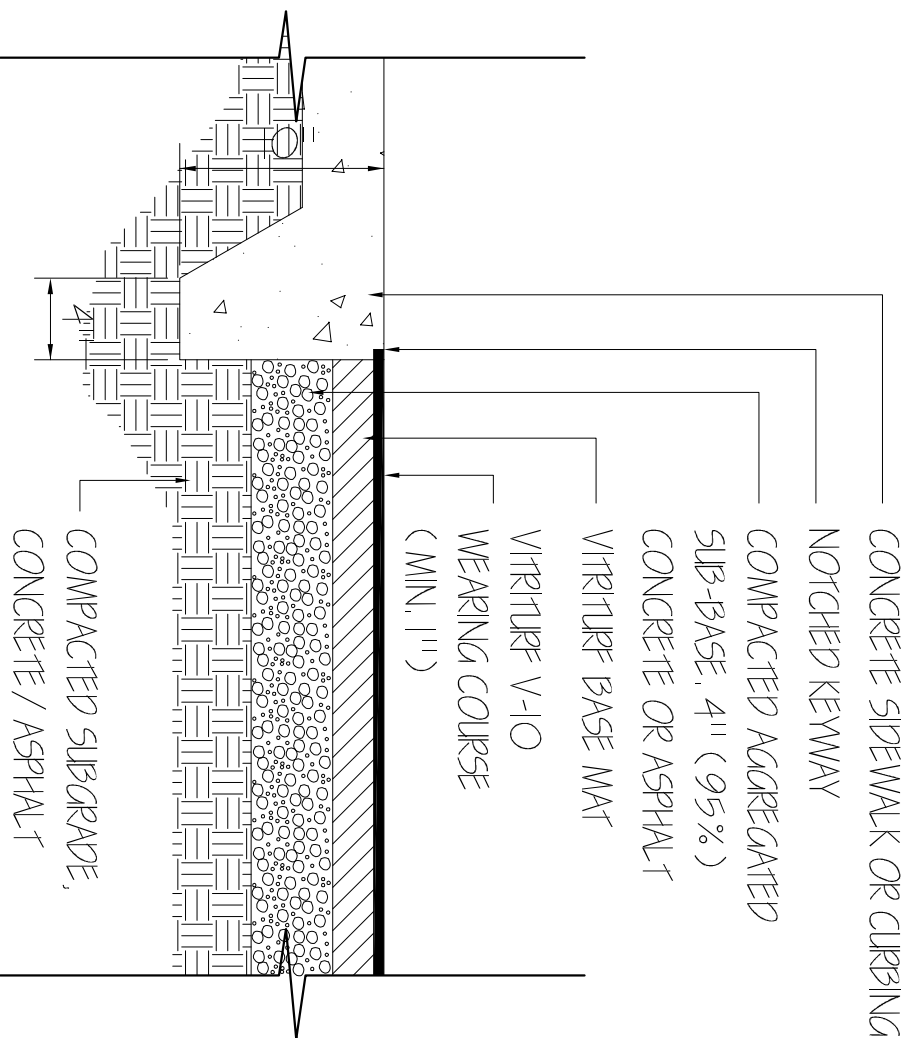

VITRITURF®

CUSHIONED SEAMLESS FLOORING SYSTEM

V-10 CURB DETAIL

SCALE: 1" = 1'-0"